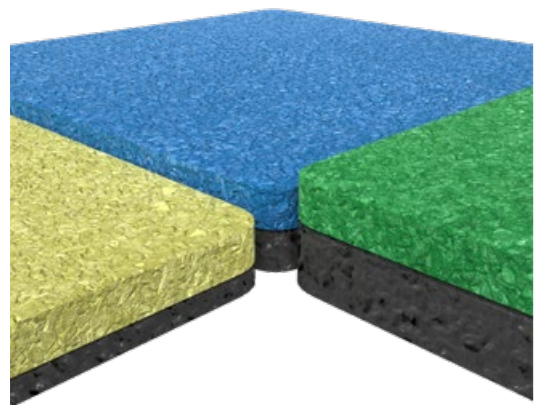

Playground design

Various elements

EPDM

The EPDM play floors are of high quality and offer children a safe surface to play on. The flooring is slip resistant and ensures that the impact of a fall is absorbed. According to the European safety standard, a shock-absorbent floor is mandatory if children can climb higher than 60 cm in your play corner.

EPDM is available in 16 different colours, countless colour combinations and a recently introduced glitter option.

Article no.
RB-101

EPDM GLITTER

Glitter EPDM is available in 16 different colours and countless colour combinations. Our shock-absorbent EPDM play floors are of high quality and offer children a safe surface to play on. The flooring is slip resistant and ensures that the impact of a fall is absorbed.

According to the European safety standard, a shock-absorbent floor is mandatory if children can climb higher than 60 cm in your play corner.

Article no.
RB-105

EPDM ELEMENTS

The EPDM is constructed from small rubber granules, making it possible to incorporate figures into the floor. A few examples of the standard EPDM elements we offer are fish, flowers, water lilies and stepping stones.

To stimulate children to move more and to add extra play value to your EPDM floor, we recommend also including the Hopscotch or 3D elements like Jumping hills to the play floor.

Article no.

Fish RB00050

Flower RB00052

Waterlily RB00051

Stones RB00009