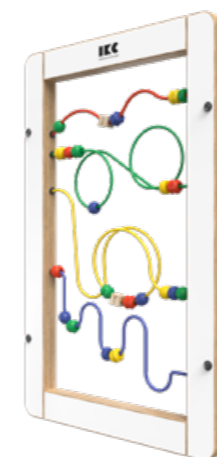

WIREBEADS ARCTIC

Our Wirebeads can be mounted in one of our play systems or provide space saving fun by mounting it directly to a wall. For wall mounting a FM Frame is required.

Article no.
PP00708

Dimensions
HxWxD 70 x 45 x 4,5 cm
Weight 2,8 KG