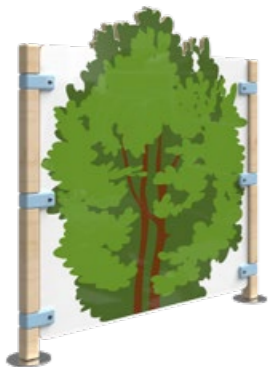

Dimensions

HxWxD 119 x 1,8 x 110 cm
Weight 17,6 KG