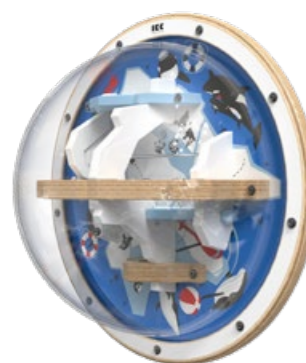

Article no.
PP00706

Dimensions
HxWxD 60 x 60 x 6,9 cm
Weight 6,7 KG

HAPPY PENGUIN

Happy penguin is a bright and fun play wheel that children can use to express their feelings or simply create funny faces for the penguin.

Article no.
PP00705

Dimensions
HxWxD 60 x 60 x 8,2 cm
Weight 9,8 KG

TIP OF THE ICEBERG

Tip of the iceberg is a rotating game which challenges children to move a ball through a maze by rotating the play wheel, requiring good hand eye coordination. On route, players must avoid the holes in the ice in order to reach the flag!