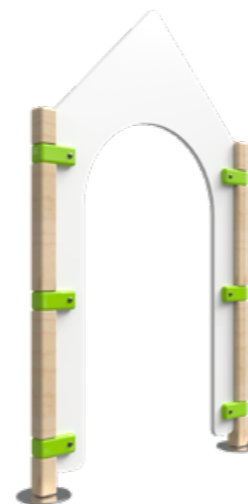

Article no.
HW00514

Dimensions
HxWxD 107,3 x 75,5 x 72,6 cm
Weight 18,4 KG

FENCE DASHBOARD

Fence Dashboard is a play panel that contains a dashboard with steering wheel. It is a real temptation for children to get behind the wheel and drive away into their own world of imagination.

Article no.
HW00504

Dimensions
HxWxD 106,5 x 75,5 x 72,9 cm
Weight 8 KG

FENCE DOME

Fence Dome is one of the play panels from the IKC fencing collection. This type has a dome for children to look through. The freestanding fence has beechwood poles on both sides with blue or green connectors..

Article no.
HW00509

Dimensions
HxWxD 101,5 x 75,5 x 29 cm
Weight 9,4 KG

FENCE ENTRANCE

Fence entrance is one of the play panels from the IKC fencing collection. This type has a gate that can be used as an entrance to the kids' corner. With our fences you can create an entire play corner.