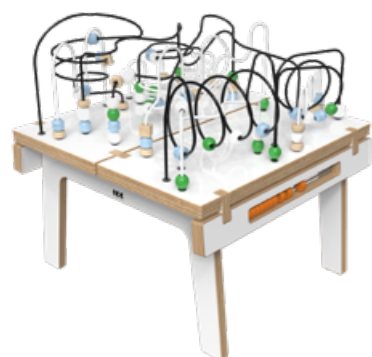

Article no.

Wood PP00727 Red PP00747

White PP00737

Dimensions

HxWxD 55 x 54,5 x 54,5 cm

Weight 6,8 KG

Playground design

By adding a shock-absorbing play floor and play wall, you create the perfect play corner. By combining these with our wall games, play systems or our playhouses, you can transform your space into a fantastic children's world in no time at all.