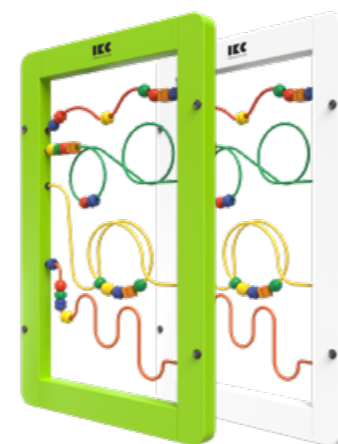

Article no.

Green PP00108

White PP00109

Dimensions

HxWxD 70 x 45 x 3 cm

Weight 4,6 KG

WIREBEADS

Move the beads from one side to the other. This playmodule stimulates the development of children's fine motor skills and let them use their imagination while they create their own play! For wall mounting a FM Frame is required.

Article no.

Green PP00010

White PP00014

Dimensions

HxWxD 70 x 45 x 3 cm

Weight 2,7 KG

SORTING TREE

Develop your fine motor skills while sorting out the fruits from this tree. Turn the wheel to have access to every path and find the right basket.