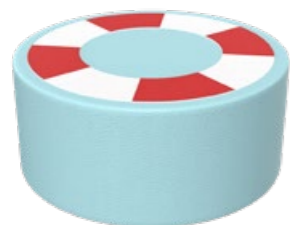

Article no.
SP00054

Dimensions
HxWxD 46 x 46 x 22 cm
Weight 1,8 KG

SOFTPLAY EVY

Softplay Evy is a tough, durable softplay element in the shape of a fox. Evy can be used to sit on, climb on or play with. Evy is a great addition to any play corner.

Article no.
SP00055

Dimensions
HxWxD 44,4 x 62,3 x 20 cm
Weight 2,3 KG

SOFTPLAY LIFE BUOY

Softplay Life buoy is a tough, durable softplay element in the shape of a Life buoy. Softplay Life buoy can be used to sit on, climb or play with and makes a great addition to any play corner.