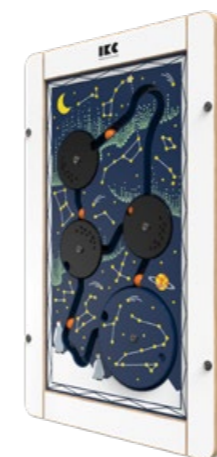

NORTHERN LIGHTS

Northern lights is a wall game where children, by turning the wheels, can help the balls (comets) make a journey through space.

Article no.
PP00702

Dimensions
HxWxD 70 x 45 x 4,5 cm
Weight 6,2 KG