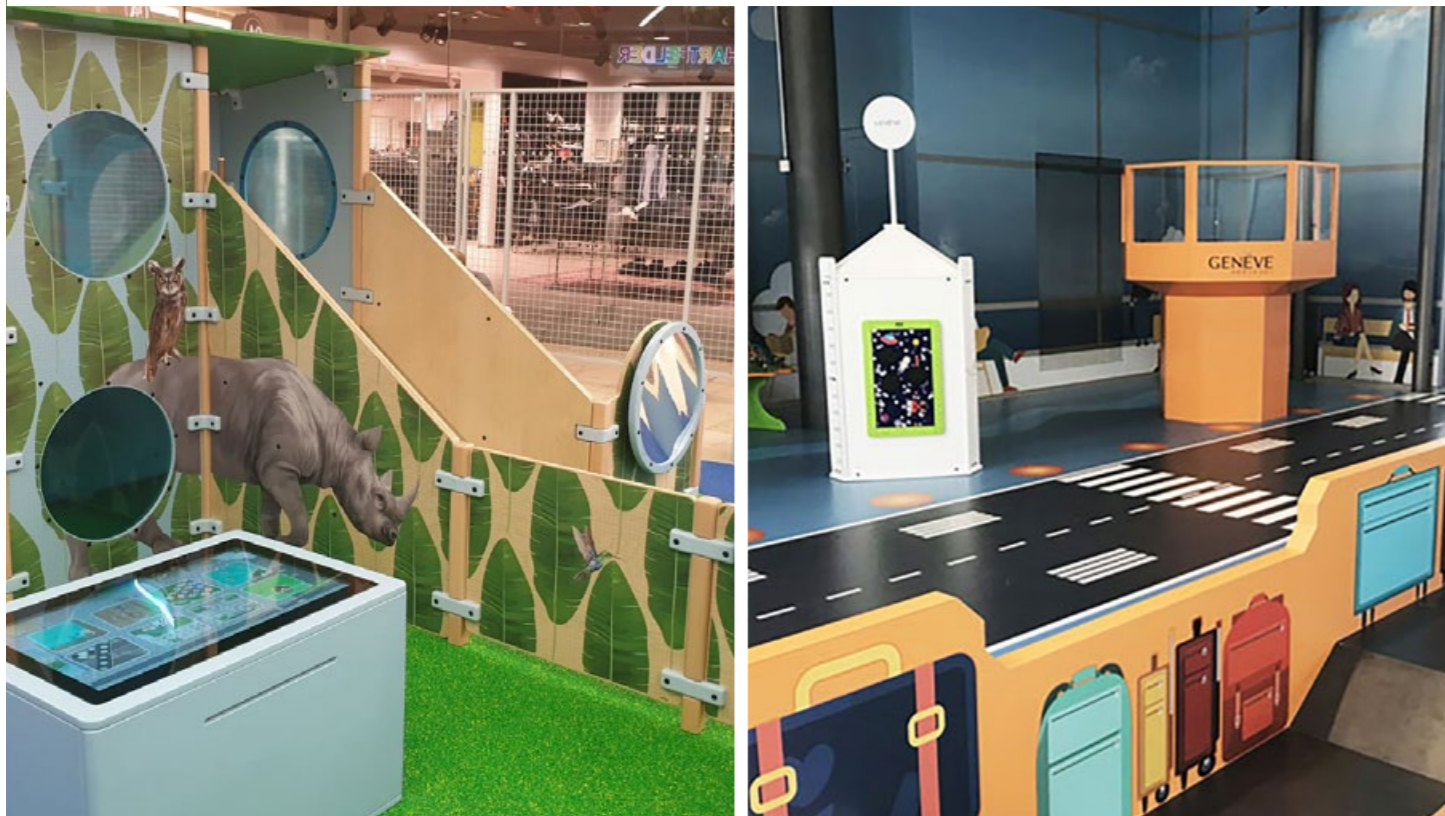

Public spaces Inspiration

A kids' corner in a public area ensures that you can have undisturbed conversations with your visitors. Whether it's at the reception desk of the city hall or while waiting at the airport. Families will feel welcome because you have provided a more pleasant atmosphere. Happy children result in happy parents.

Healthcare Inspiration

Waiting is inevitable, for example at the doctor, dentist or when picking up medication at the pharmacy. A play corner in the waiting room creates a comfortable atmosphere for all visitors and staff. The children and their parents are more relaxed, which often ensures a smoother and more efficient consultation.