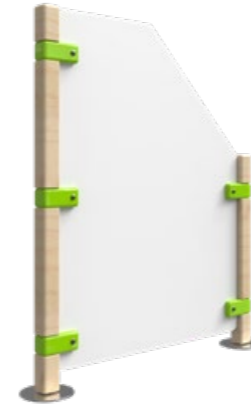

FENCE TRANSFER

Fence transfer is one of the play panels from the IKC fence collection. This type can be used for a smooth transition between the higher and lower fences. With our play panels you can create an entire kids' corner.

Article no.
HW00513

Dimensions
HxWxD 101,5 x 75,5 x 1,8 cm
Weight 9,6 KG