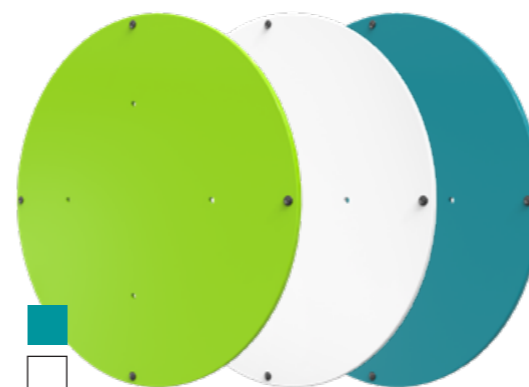

Article no.

Green PP00719

Dimensions

HxWxD 60 x 60 x 6,5 cm

Weight 7,3 KG

WALL PLATE

To mount our play wheels to the wall, a wall plate is required. The wall plate is available in the same colors as our play wheels and ensure the installation is a easy job.