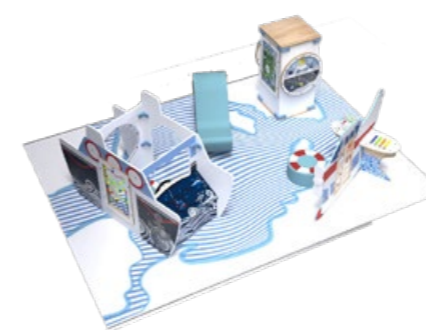

This kids' corner contains wall and floor decorations, five softplay elements, four play modules on the wall and play system Splash down. Additionally, the play corner offers two interactive play systems, one with a 17 inch touchscreen and one with a 21 inch touchscreen.

Dimensions

Height wall 230cm

Width wall 400cm

Depth: 300cm

Floor size 12 M²

ARCTIC FREE STANDING PLAY CORNER 12M²

With this complete play corner you can easily add play value to your organisation. The corner is developed by our designers as a ready-to-play kids' corner that can be placed as a free-standing play area in any room.

This kids' corner contains floor decorations, three softplay elements, play systems Splash down, All aboard and Four fun with a total of six play modules that offer play value to all children between the age of 4 and 12 years old.

Dimensions

Floor size 12 M²

Delta collection

Apart from wooden wall games and play systems, we also design and produce interactive games. Our interactive game developers create worlds, adventures and challenges that appeal to children of all ages and anywhere in the world. Because we develop everything in-house, we can also design the games entirely in your own company style, or we can come up with a concept together. We can do anything.