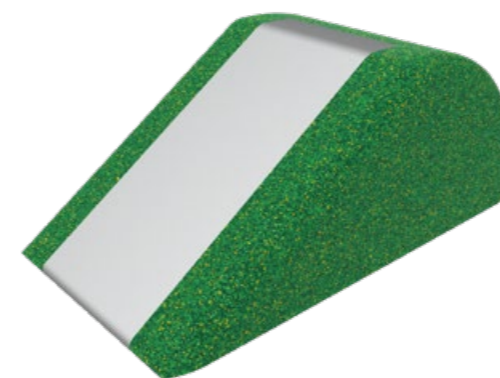

Flower RB00052

Waterlily RB00051

Stones RB00009

Playground design

Various elements

EPDM SLIDE

The EPDM is constructed from small rubber granules, making it possible to incorporate 3D elements into the floor. The EPDM Slide stimulates children to move by climbing on and sliding off time after time.